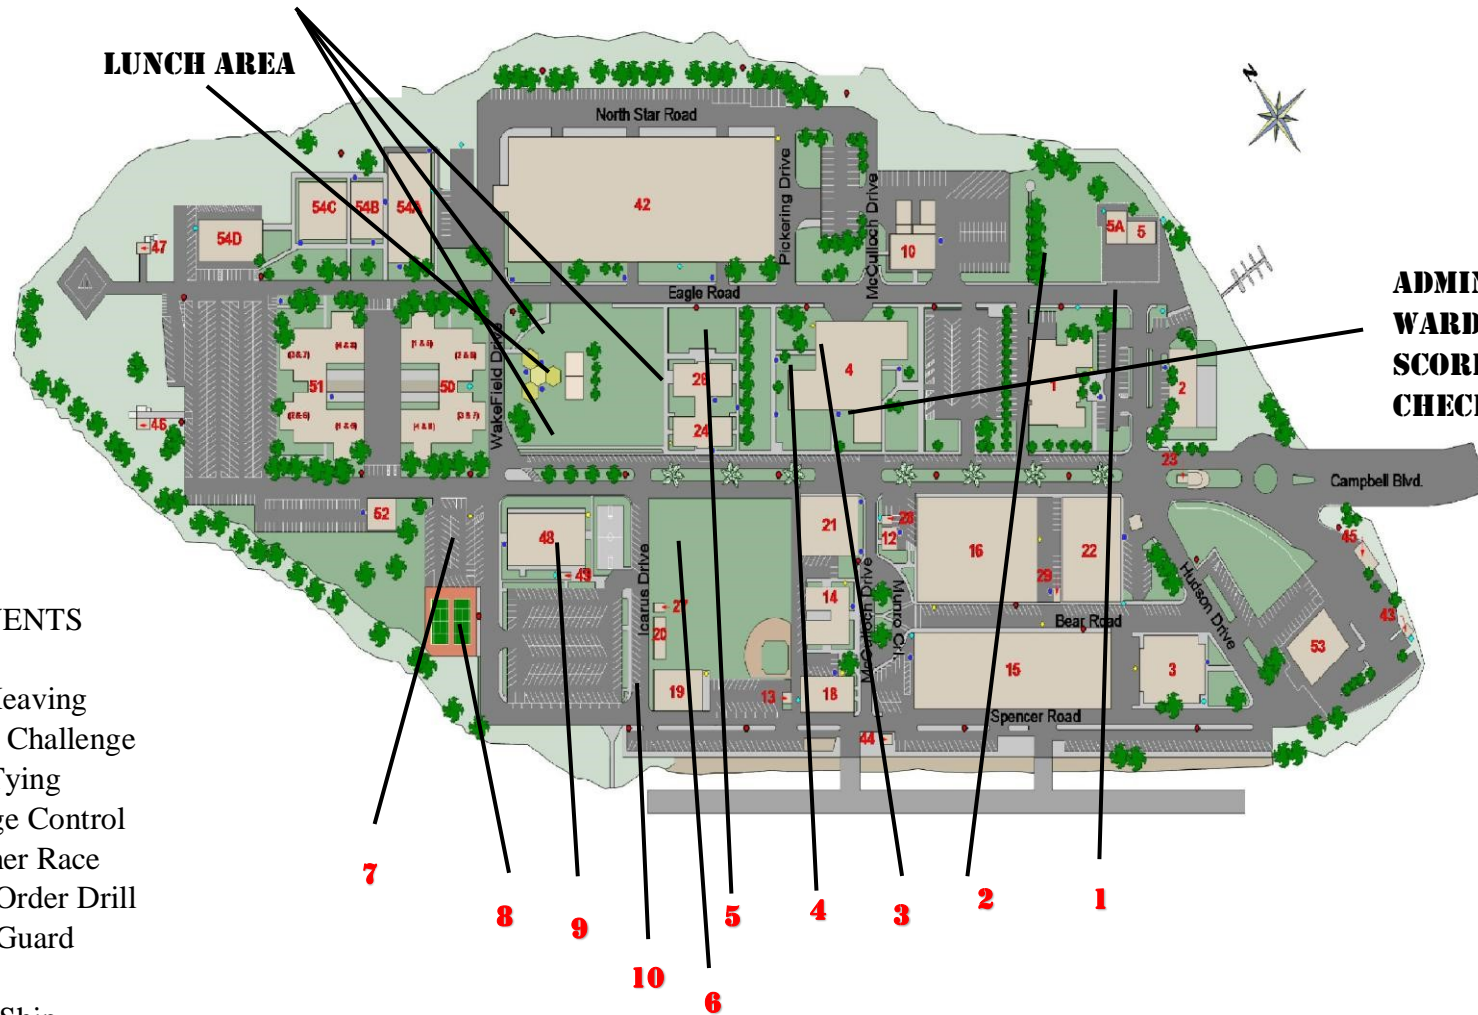

COAST GUARD ISLAND

UNIT REST AREAS

LUNCH AREA

ADMIN
WARDROOM
SCORING ROOM
CHECK IN

EVENTS

1. PRT
2. Line Heaving
3. STEM Challenge
4. Knot Tying
5. Damage Control
6. Stretcher Race
7. Close Order Drill
8. Color Guard
9. MOB
10. Holey Ship

(1) Medical/Dental	(2) Child Development Center (CDC)	(3) Security, Transportation & Education Services
(4) Galley, Gresham Hall, Pt Welcome, Columbia College Classroom	(5) Boathouse	(10) MSST
(12) Belongs to ESU Alameda	(14) Sector San Francisco	(15) Base Engineering, NESU & ESD Alameda
(16) Gym, MWR & Work Life	(18) Banners Club, Training Team West, CGIS, Gas Station	(19) Auto Hobby Shop & ESD
(21) Base Front Office, SPO & ESU Alameda	(22) CGX, Barber Shop, Subway, Post Office	(23) Main Gate
(24 & 26) Barracks	(42) Motor Pool, Warehouse, Mailroom, Contracting & Comptroller; MSST, AIB Store, Public Affairs & Recruiting Office	(45) Chiefs Hut
(48) Pool	(50 & 51) PACAREA, MIFCPAC, District 11	(52) D11 Front Office
(53) Sea West Credit Union	(54A) Legal	(54B) CSA, Civil Rights, DCMS
(54C) PACAREA	(54D) Stratton, etc.	